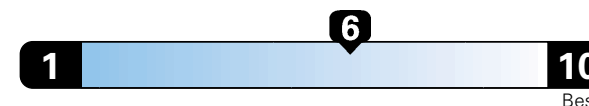

Fuel Economy and Environment

Gasoline Vehicle

Fuel Economy These estimates reflect new EPA methods beginning with 2017 models.

27 MPG
combined city/hwy

24 city 33 highway

3.7 gallons per 100 miles

Midsized cars range from 14 to 141 MPGe. The best vehicle rates 141 MPGe.

You spend $1,500
in fuel costs
over 5 years
compared to the
average new vehicle.

Annual fuel cost
$1,800

Fuel Economy & Greenhouse Gas Rating (tailpipe only)